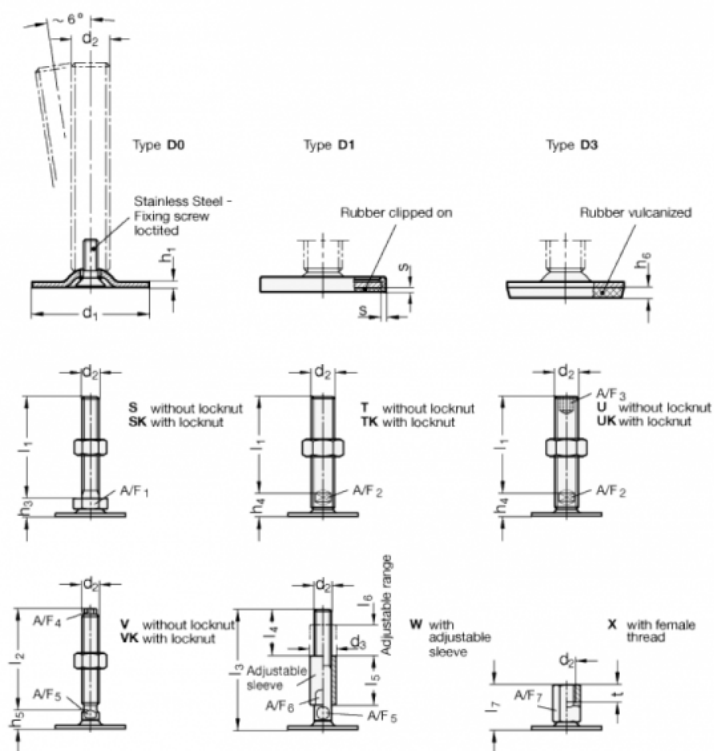

Article number: 204180M20100D3T
 Description: E+G levelling foot
 GN 41-80-M20-100-D3-T
 Note: T Without nut, Wrench flat at the bottom

Measures

A/F2 = 15
 d1 = 80
 d2 = M20
 h1 = 3
 h4 = 18
 h6 = 5
 l1 = 100
 s =